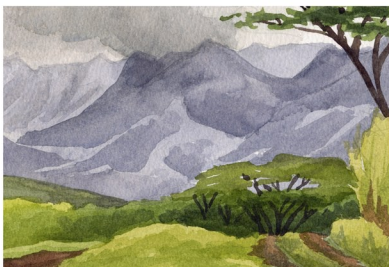

Visit us
online!

Helen Turner
helenturner.com

Emily Miller
kauaiwatercolors.com

Major & Connie Inch
art-in-paradise.com